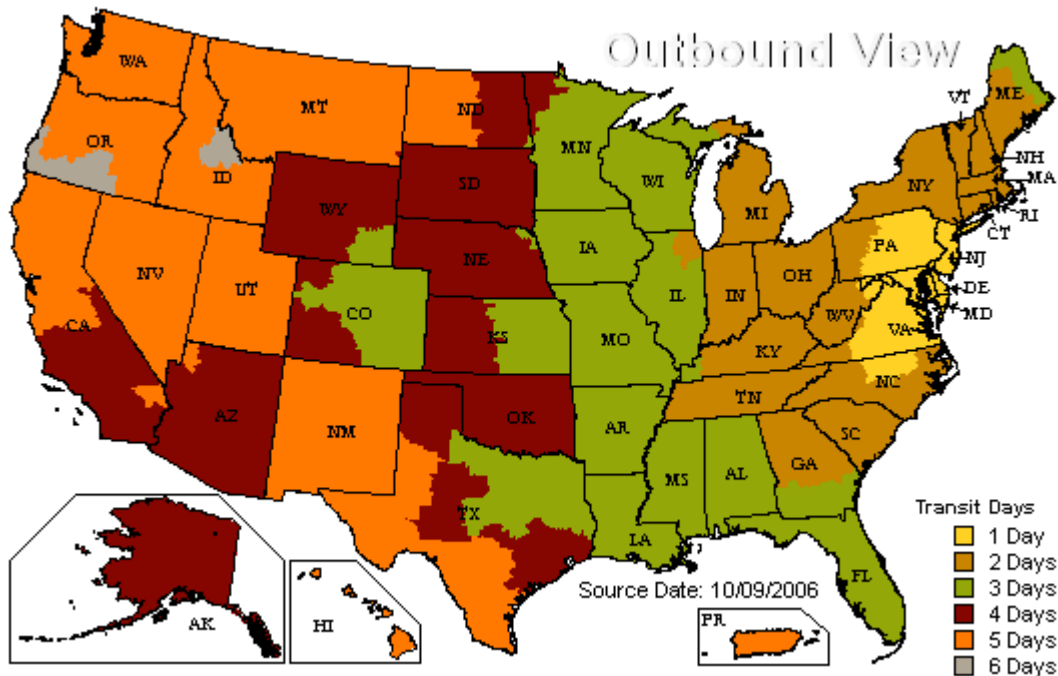

U.S. Ground Map Results

Business days in transit from: BALTIMORE, MD 21215

Service Map colors may vary due to differences in hardware and software. This map is a general representation of UPS Ground transit times.